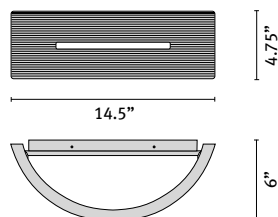

DIFFUSER

Pressed soda lime glass diffuser, internally & externally ice etched, .21" thick. The interior surface of the glass is ribbed to provide maximum light diffusion; the diffuser is encased in the faceplate.

LISTINGS

UL and cUL Listed. Suitable for damp locations.

1-26W
1-32W
1-42W

GROSS WEIGHT 8.9 LBS
NET WEIGHT 6.35 LBS

PRODUCT CODE _____

PROJECT _____

TYPE _____

LUMINAIRE	LAMP	VOLTAGE	FINISH
072013	1-26 W G24q-3	120/277	White
072017	1-26 W G24q-3	120/277	Metallic Anthracite
072015	1-26 W G24q-3	120/277	Metallic Gray
072025	1-32 W GX24q-3	120/277	White
072029	1-32 W GX24q-3	120/277	Metallic Anthracite
072027	1-32 W GX24q-3	120/277	Metallic Gray
072026	1-42 W GX24q-4	120/277	White
072030	1-42 W GX24q-4	120/277	Metallic Anthracite
072028	1-42 W GX24q-4	120/277	Metallic Gray