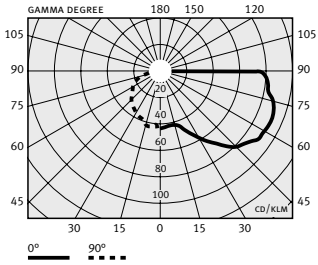

MASK

PRISMATECH

COMPACT FLUORESCENT

1-26W
1-32W
1-42W

1-26W

1-32W

1-42W