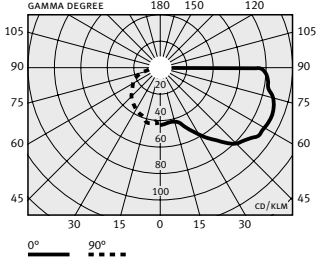

MASK

PRISMATECH

COMPACT FLUORESCENT

1-26W
1-32W
1-42W

1-26W