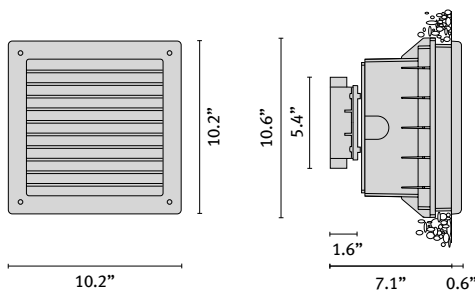

Prisma North America, Inc.
300 Petty Road, Suite C - Lawrenceville, GA 30043
Voice 770.822.2115 - Fax 770.822.9925
Email: info@prismalighting.com