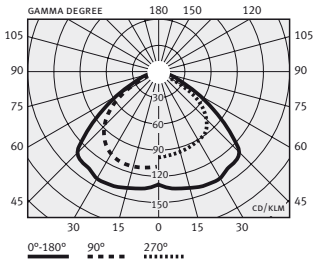

SKYGUARD WALL

PRISMATECH

COMPACT FLUORESCENT

1-32W

1-32W

CODE	LUMINAIRE	FINISH
505	Post ø8.2"	Matte Metallic Gray
506	Post ø8.2"	Iron Gray
741	Template post	