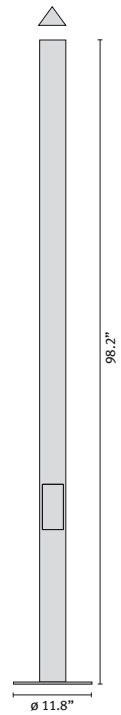

SKYGUARD WALL

PRISMATECH

COMPACT FLUORESCENT

1-32W

APPLICATION

Suitable for pathways, driveways, gate entrances, campuses, courtyards, hospitals, commercial and institutional environments.

The light distribution complies with the IESNA Full Cut-Off Classification and is eligible for all "Dark Sky" applications and local light trespass ordinances.

LUMINAIRE CONSTRUCTION

The Skyguard housing and trim are made of copper free die-cast aluminum, the wall bracket is extruded aluminum, all painted with a long lasting powder coat finish.

GLASS DIFFUSER

Clear tempered soda lime glass diffuser, 0,11" thick.

LAMPS

1 x 32 W compact fluorescent lamp. Lamps supplied by others.

FINISH

Iron Gray and Matte Metallic Gray are standard.

The standard finish includes a ten step process of cleaning pretreatment and painting.

SKYGUARD WALL

PRISMATECH

COMPACT FLUORESCENT

1-32W

1-32W

CODE	LUMINAIRE	FINISH
505	Post ø8.2"	Matte Metallic Gray
506	Post ø8.2"	Iron Gray
741	Template post	