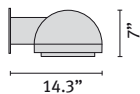

1-32W

_____

PRODUCT CODE

_____

PROJECT

_____

TYPE

LUMINAIRE	LAMP	VOLTAGE	FINISH
074448	1-32W Gx24q-4	120/277	Matte Metallic Gray
074450	1-32W Gx24q-4	120/277	Iron Gray