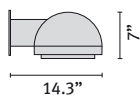

1-35W

_____

PRODUCT CODE

_____

PROJECT

_____

TYPE

LUMINAIRE	LAMP	VOLTAGE	FINISH
074452	1-35W MH T6	120/277	Matte Metallic Gray
074454	1-35W MH T6	120/277	Iron Gray