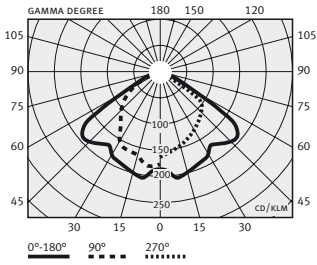

# SKYGUARD WALL

PRISMATECH

METAL HALIDE

1-35W

1-35W

| CODE | LUMINAIRE     | FINISH              |
|------|---------------|---------------------|
| 505  | Post ø8.2"    | Matte Metallic Gray |
| 506  | Post ø8.2"    | Iron Gray           |
| 741  | Template post |                     |