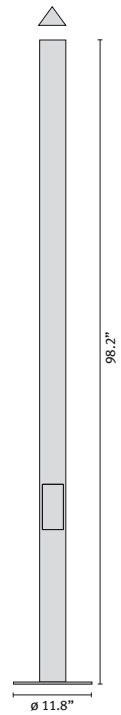

SKYGUARD WALL

PRISMATECH

METAL HALIDE

1-35W

1-35W